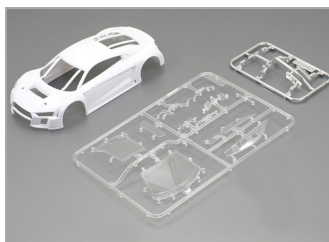

Kit 1/24 Audi R8 LMS GT3 24h. Spa 2015 WRT Team #1 & #2 (2 decals)

NU-24004

Unidades por pack: **Unit**

1/24

Original:: 44,50 €

Oferta: 31,94 €

Descripción

Kit 1/24 Audi R8 LMS GT3 24h. Spa 2015 WRT Team #1 & #2 (2 decals)