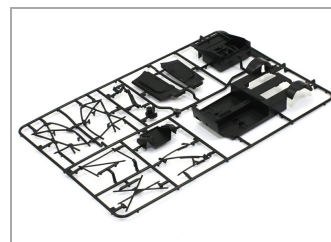

Kit 1/24 Audi R8 LMS GT3 24h. Spa 2015 WRT Team #1 & #2 (2 decals)

NU-24004

Unidades por pack: **Unit**

1/24

Original:: 44,50 €

Oferta: 31,94 €

Descripción

Kit 1/24 Audi R8 LMS GT3 24h. Spa 2015 WRT Team #1 & #2 (2 decals)